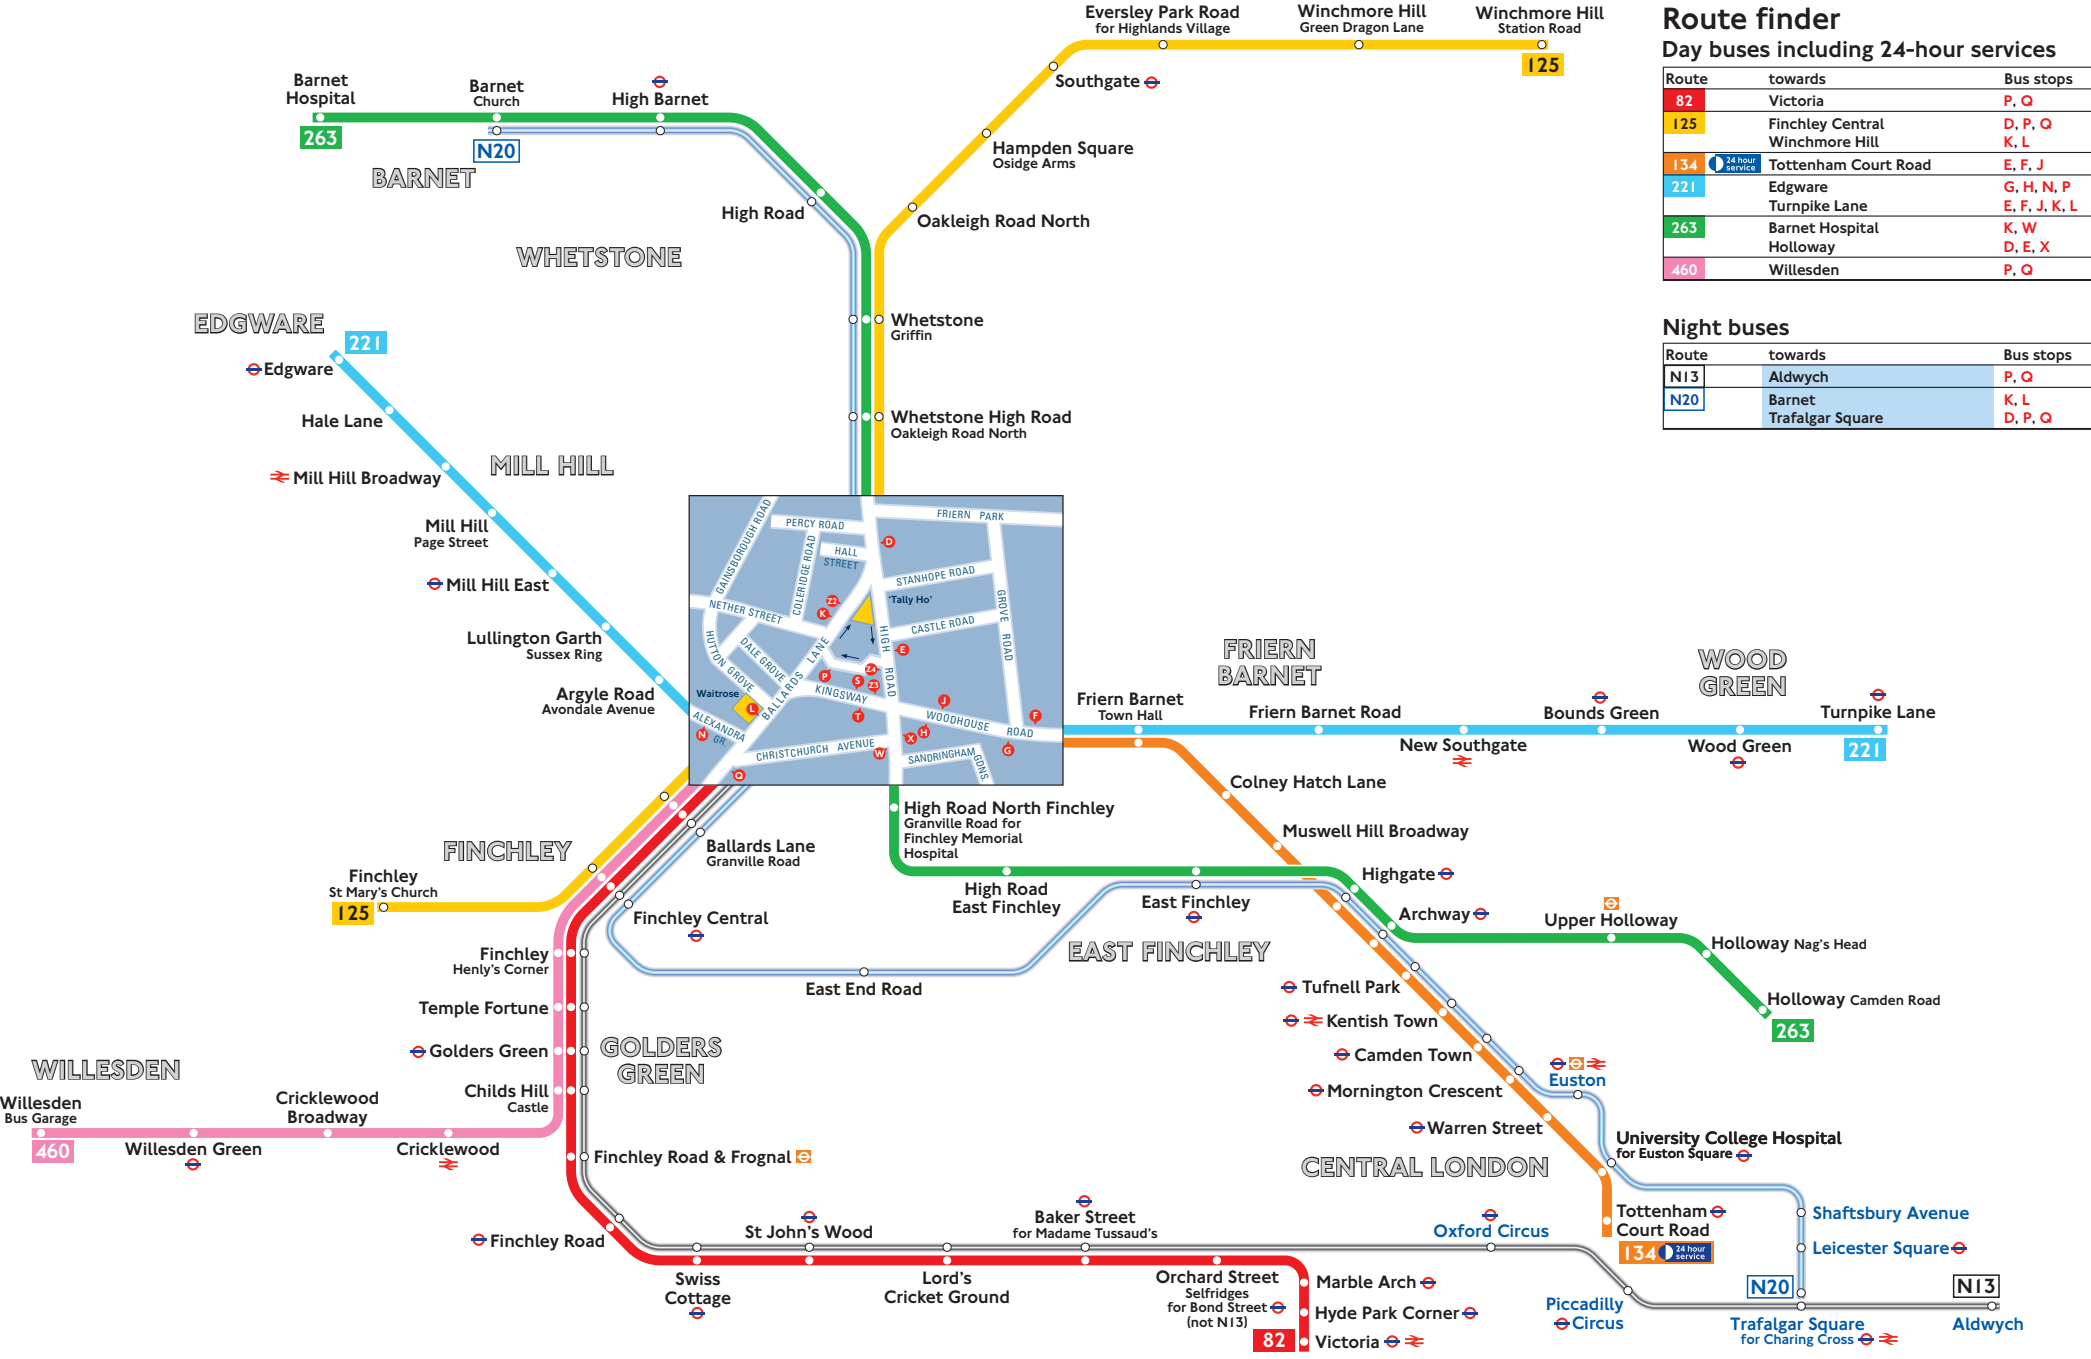

Buses from North Finchley

Route finder

Day buses including 24-hour services

Route	towards	Bus stops
82	Victoria	P, Q
125	Finchley Central Winchmore Hill	D, P, Q K, L
134	Tottenham Court Road	E, F, J
221	Edgware Turnpike Lane	G, H, N, P E, F, J, K, L
263	Barnet Hospital Holloway	K, W D, E, X
460	Willesden	P, Q

Night buses

Route	towards	Bus stops
N13	Aldwych	P, Q
N20	Barnet Trafalgar Square	K, L D, P, Q